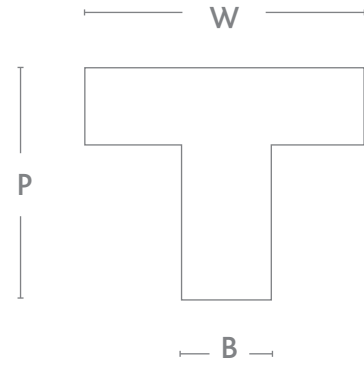

Bromsgrove Knob

Knob Code	Width (W)	Projection (P)	Base (B)
BRGK/32	32mm / 1.25"	30mm / 1.18"	13mm / 0.5"

PBL

PBUL

SBL

SBUL

ABL

ABUL